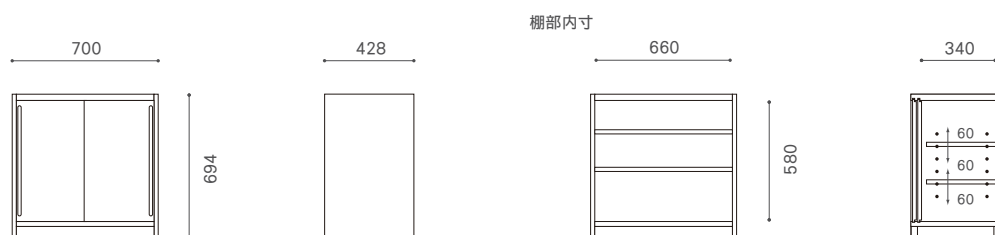

NOTE SYSTEM DESK / SYSTEM BOARD

ノート システムデスク / システムボード

Year of Production 2010-

CORNER SLIDE