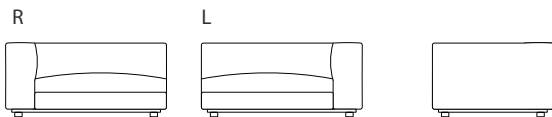

ワンアーム 1 シーター 133
W1330 D1000 H620 SH440
ALS0-0A1S133-L/R

RANK	本体	替えカバー
8	¥598,400	¥369,600
7	¥545,600	¥316,800
6	¥492,800	¥264,000
5	¥440,000	¥211,200
4	¥422,400	¥193,600
3	¥404,800	¥176,000
2	¥387,200	¥158,400
1	¥369,600	¥140,800