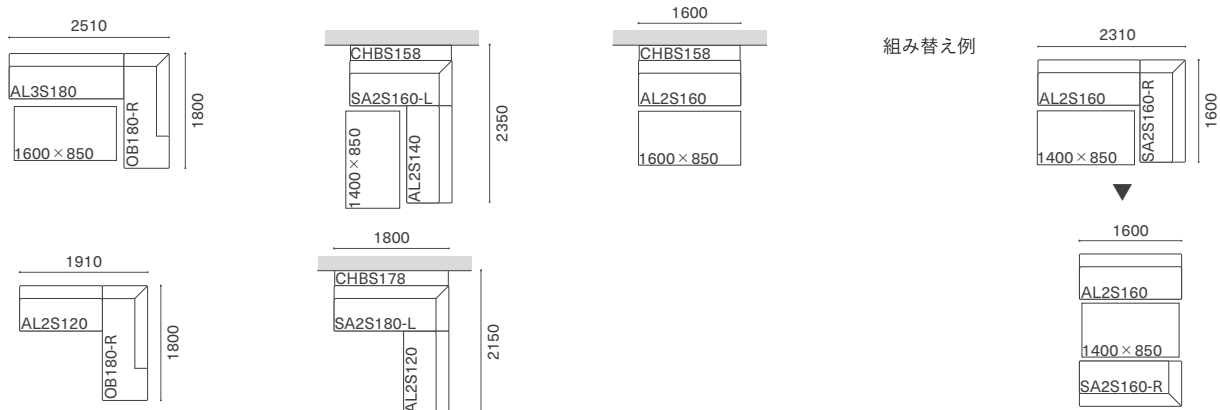

オープンバック 160 L/R

W1600 D710 H820 SH380

CHSO-HBOB160-L/R-WN/HO/RO/BC

RANK	WN	HO	RO	BC	替え カバー	固定背 カバー
8	¥434,500	¥423,500	-	-	-	-
7	¥385,000	¥374,000	¥112,750	¥104,500	-	-
6	¥335,500	¥324,500	¥88,000	¥88,000	-	-
5	¥302,500	¥291,500	¥71,500	¥77,000	-	-
4	¥286,000	¥275,000	¥63,250	¥71,500	-	-
3	¥269,500	¥258,500	¥55,000	¥66,000	-	-
2	¥253,000	¥242,000	¥46,750	¥60,500	-	-
1	¥236,500	¥225,500	¥38,500	¥55,000	-	-