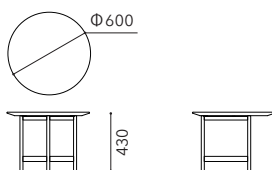

Drama white	¥506,000	Black	¥176,000
Grigio Carnico	¥440,000	Off white	¥165,000
Mocha cream	¥418,000	Walnut	¥209,000
Glossy brick red	¥242,000		

COMRO40

Φ400 H430