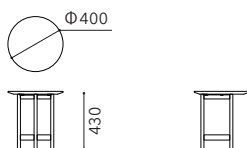

COMRO60

Φ600 H430

Drama white	¥506,000	Black	¥176,000
Grigio Carnico	¥440,000	Off white	¥165,000
Mocha cream	¥418,000	Walnut	¥209,000
Glossy brick red	¥242,000		

COMRO40

Φ400 H430

Glossy brick red	¥192,500
Black	¥154,000
Off white	¥148,500
Walnut	¥187,000