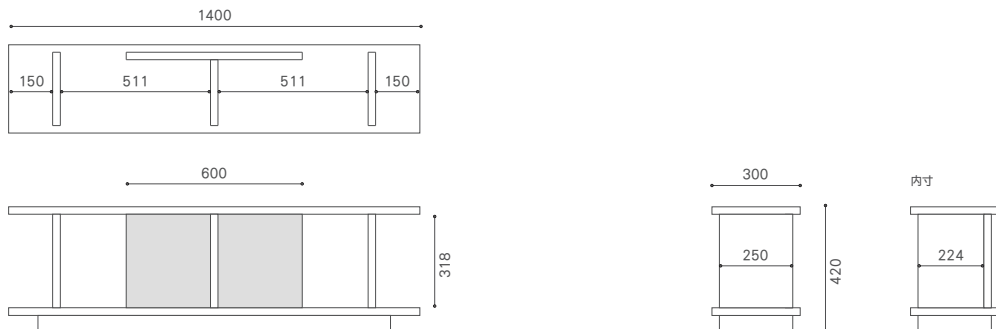

DANISH SHELF

デニッシュ シェルフ

Year of Production 2019-

Designer : MASTERWAL

DNSF180

DNSF160

DNSF140

DNSF120

DNSF90