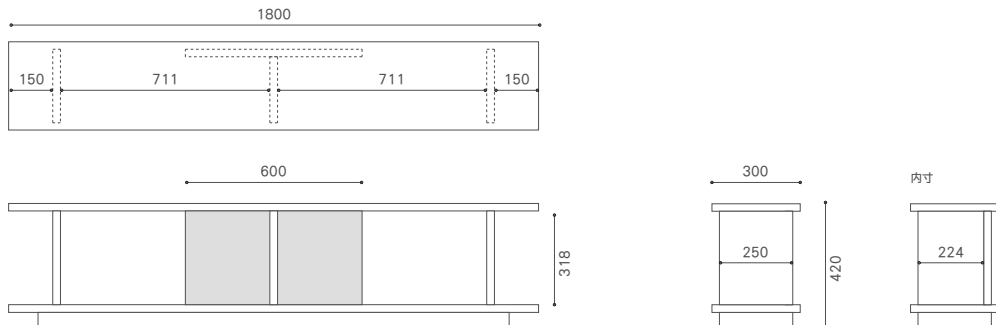

DANISH SHELF

デニッシュ シェルフ

Year of Production 2019-

Designer : MASTERWAL

DNSF180