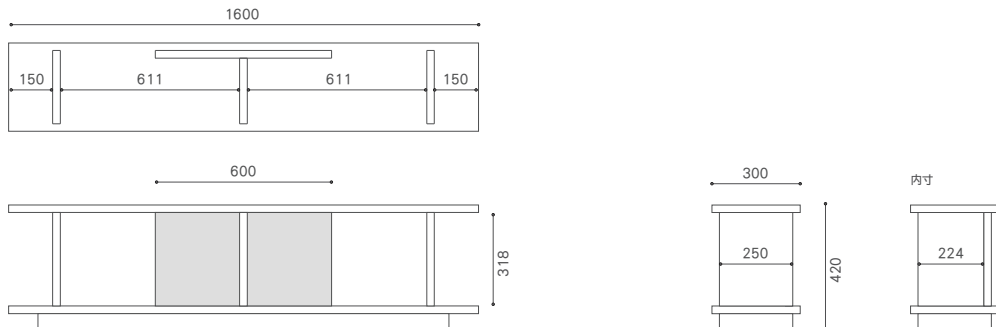

DANISH SHELF

デニッシュ シェルフ

Year of Production 2019-

Designer : MASTERWAL

DNSF180

DNSF160

DNSF140

DNSF120

DNSF90