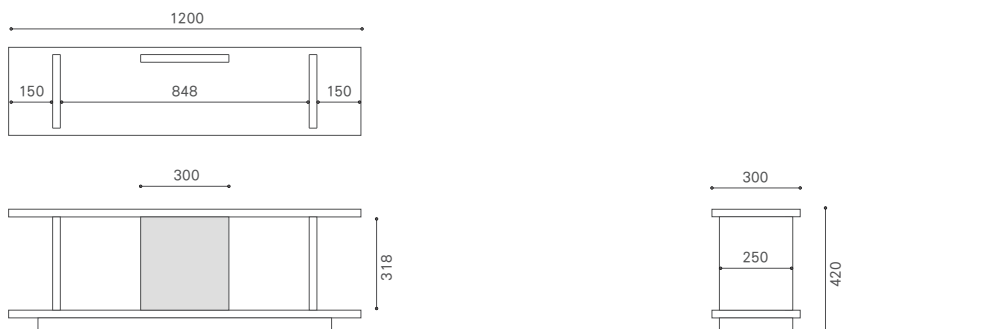

DANISH SHELF

デニッシュ シェルフ

Year of Production 2019-

Designer : MASTERWAL

DNSF180

DNSF160

DNSF140

DNSF120

DNSF90