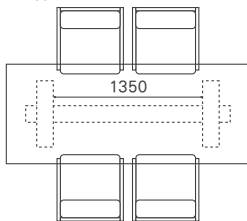

DANNA DINING TABLE

ダンナ ダイニングテーブル
Year of Production 2019-

Designer : 伊藤 浩平

DANNA

			WN	WO	RO	BC
W2200	D900 H650	DALD2290-WN/WO/RO/BC	¥462,000	¥407,000		
	D845 H650	DALD2285-WN/WO/RO/BC	¥445,500	¥390,500		
	D800 H650	DALD2280-WN/WO/RO/BC	¥429,000	¥374,000		
W2000	D900 H650	DALD2090-WN/WO/RO/BC	¥440,000	¥385,000		
	D845 H650	DALD2085-WN/WO/RO/BC	¥423,500	¥368,500		
	D800 H650	DALD2080-WN/WO/RO/BC	¥407,000	¥352,000		
W1800	D900 H650	DALD1890-WN/WO/RO/BC	¥418,000	¥363,000		
	D845 H650	DALD1885-WN/WO/RO/BC	¥401,500	¥346,500		
	D800 H650	DALD1880-WN/WO/RO/BC	¥385,000	¥330,000		
W1600	D900 H650	DALD1690-WN/WO/RO/BC	¥396,000	¥341,000		
	D845 H650	DALD1685-WN/WO/RO/BC	¥379,500	¥324,500		
	D800 H650	DALD1680-WN/WO/RO/BC	¥363,000	¥308,000		

天板 (T=31mm) : 無垢材 / オイルワックス仕上げ
棚板・脚 : 無垢材 / オイル仕上げ
アジャスター付

ウレタン塗装   クリア + ¥0   OPB + ¥13,200

W2200