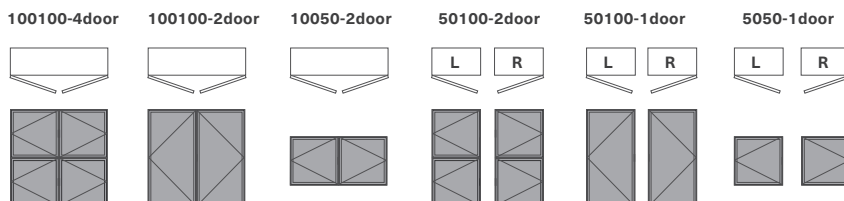

DRESS FLOAT CABINET

ドレス フロートキャビネット

Year of Production 2025-

Designer : MASTERWAL

			WN	RO	BC
W1000	D324 H1000 - 4door	DFCB100100-4G-WN/RO/BC	¥748,000	¥726,000	
	D324 H1000 - 2door	DFCB100100-2G-WN/RO/BC	¥693,000	¥671,000	
	D324 H500 - 2door	DFCB10050-2G-WN/RO/BC	¥451,000	¥429,000	
W500	D324 H1000 - 2door	DFCB50100-2GL/R-WN/RO/BC	¥462,000	¥440,000	
	D324 H1000 - 1door	DFCB50100-1GL/R-WN/RO/BC	¥429,000	¥407,000	
	D324 H500 - 1door	DFCB5050-1GL/R-WN/RO/BC	¥297,000	¥275,000	

本体：無垢材（一部突板）/ オイル仕上げ

扉：アルミ・ガラス

LED 照明付き（コンセント式）

※設置工事費別途

ウレタン塗装

クリア / +¥33,000

OPB / RO +¥33,000

取手

棚部内寸