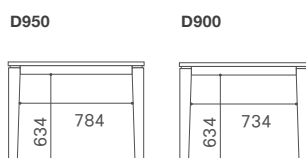

KRONE DINING TABLE

クローネ ダイニングテーブル
Year of Production 2014-

Designer : MASTERWAL

			WN	WO	RO	BC
W2200	D950 H720	KRDT2295-WN/WO/RO/BC	¥456,500	¥401,500		
	D900 H720	KRDT2290-WN/WO/RO/BC	¥440,000	¥385,000		
W2000	D950 H720	KRDT2095-WN/WO/RO/BC	¥434,500	¥379,500		
	D900 H720	KRDT2090-WN/WO/RO/BC	¥418,000	¥363,000		
W1800	D950 H720	KRDT1895-WN/WO/RO/BC	¥396,000	¥341,000		
	D900 H720	KRDT1890-WN/WO/RO/BC	¥385,000	¥330,000		
W1600	D950 H720	KRDT1695-WN/WO/RO/BC	¥374,000	¥319,000		
	D900 H720	KRDT1690-WN/WO/RO/BC	¥363,000	¥308,000		
W1400	D950 H720	KRDT1495-WN/WO/RO/BC	¥341,000	¥286,000		
	D900 H720	KRDT1490-WN/WO/RO/BC	¥330,000	¥275,000		
W950	D950 H720	KRDT9595-WN/WO/RO/BC	¥297,000	¥242,000		
W900	D900 H720	KRDT9090-WN/WO/RO/BC	¥286,000	¥231,000		

天板 (T=26mm) : 無垢材 / オイルワックス仕上げ
脚 : 無垢材 / オイル仕上げ
引出し : W2200-W1600 / 引出し 4 杯
W1400-W900 / 引出し 2 杯

ウレタン塗装 クリア + ¥0 OPB + ¥13,200

高さ変更 アップ ~50mm + ¥0
~100mm + ¥22,000
ダウン + ¥0

木材グレード変更 (ウォールナット天板のみ)

グレード 品番

スタンダード [SG] ex) KRDT1890-WN-SG - ¥49,500

ラスティック [RG] ex) KRDT1890-WN-RG - ¥77,000

スタンダード : 無垢材 / オイル仕上げ
ラスティック : 無垢材 / ウレタン塗装 ※オイル仕上げ不可

脚