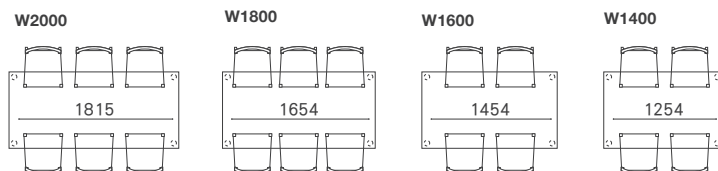

ウォールナット集成材