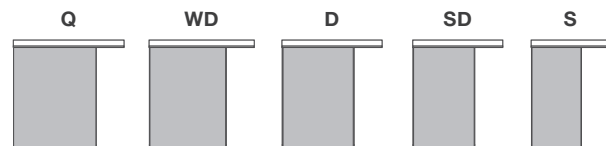

ヘッド位置は左右の
付け替えが可能です